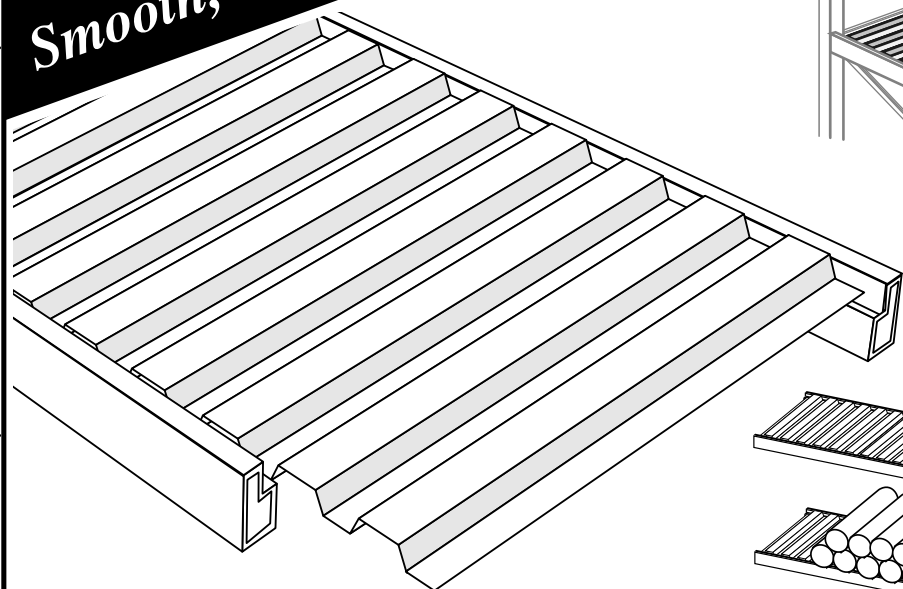

**SOLID
CORRUGATED
STEEL DECKING**
Smooth, Flush, Heavy-Duty Deck Choice

Rack Deck by DACS
Distributed By:

Williamsburg, VA