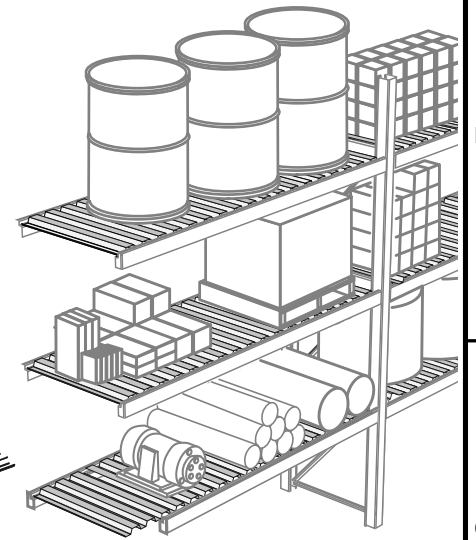

**SOLID
CORRUGATED
STEEL DECKING**
Smooth, Flush, Heavy-Duty Deck Choice

Rack Deck by DACS
Distributed By:

Williamsburg, VA