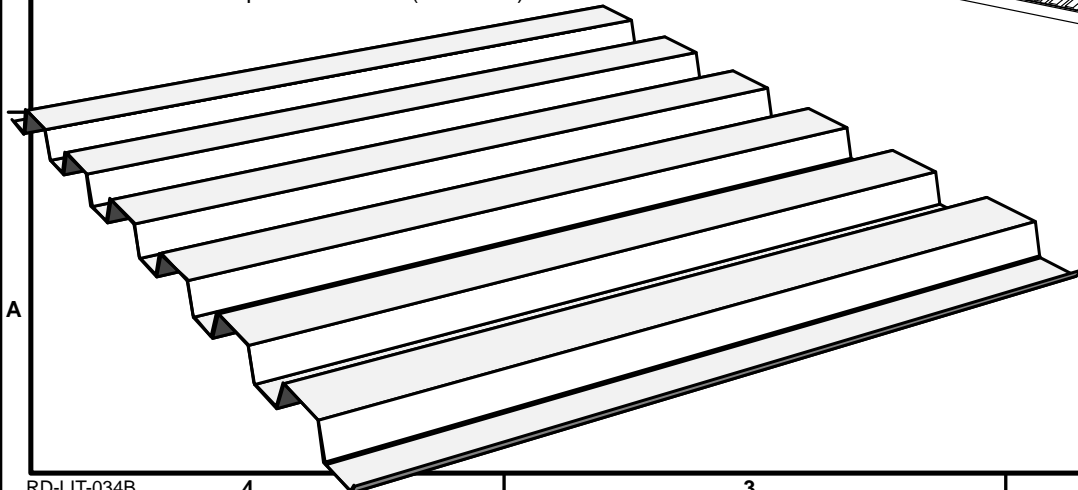

**SOLID
CORRUGATED
STEEL DECKING**
Smooth, Flush, Heavy-Duty Deck Choice

Rack Deck by DACS
Distributed By:

Williamsburg, VA