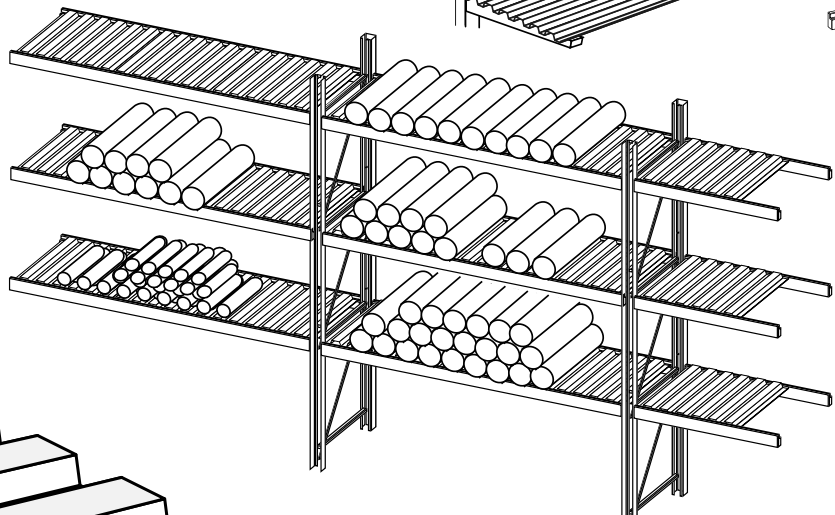

**SOLID
CORRUGATED
STEEL DECKING**
Smooth, Flush, Heavy-Duty Deck Choice

Rack Deck by DACS
Distributed By:

Williamsburg, VA