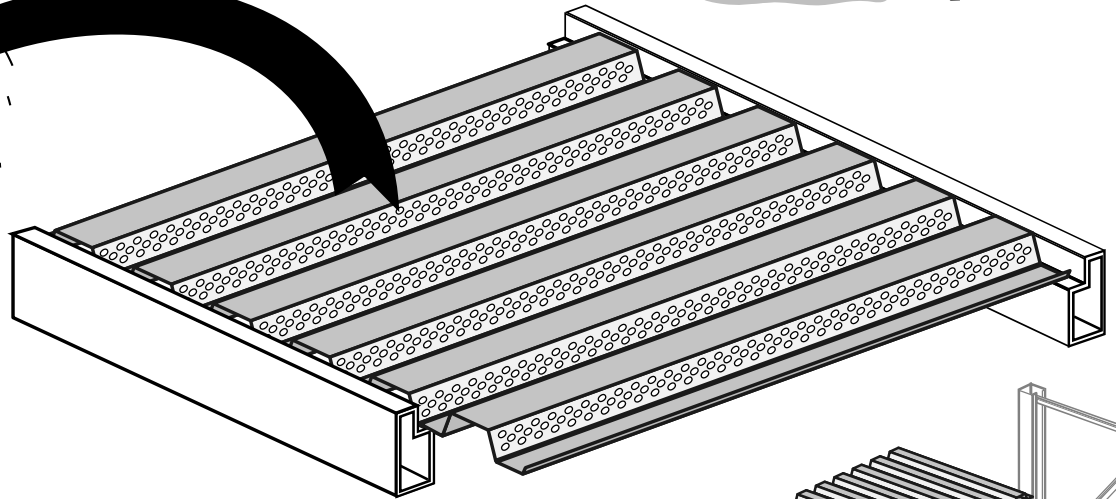

PERFORATED STEEL DECKING

For: Rapid Water Drain

Rack Deck by DACS
Distributed By:

Williamsburg, VA

DATE	LET	FREQ	REVISIONS	BY	CK	APPR	LET	FREQ	REVISIONS	BY	CK	APPR