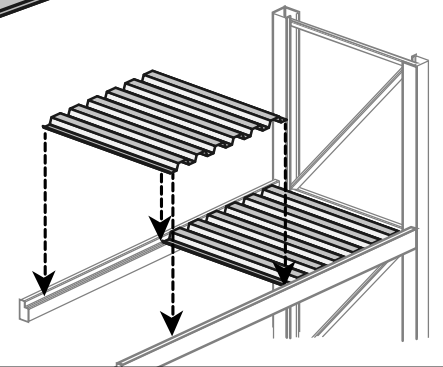

PERFORATED STEEL DECKING

For: Rapid Water Drain

Rack Deck by DACS
Distributed By:

Williamsburg, VA

DATE	LET	FREQ	REVISIONS	BY	CK	APPR	LET	FREQ	REVISIONS	BY	CK	APPR