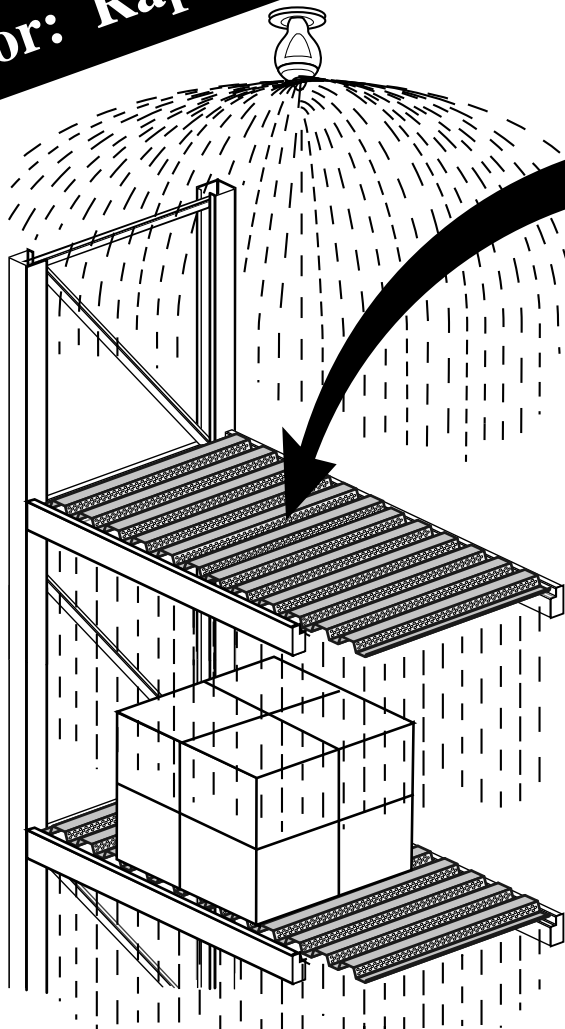

PERFORATED STEEL DECKING

For: Rapid Water Drain

Rack Deck by DACS
Distributed By:

Williamsburg, VA

DATE	LET	FREQ	REVISIONS	BY	CK	APPR	LET	FREQ	REVISIONS	BY	CK	APPR