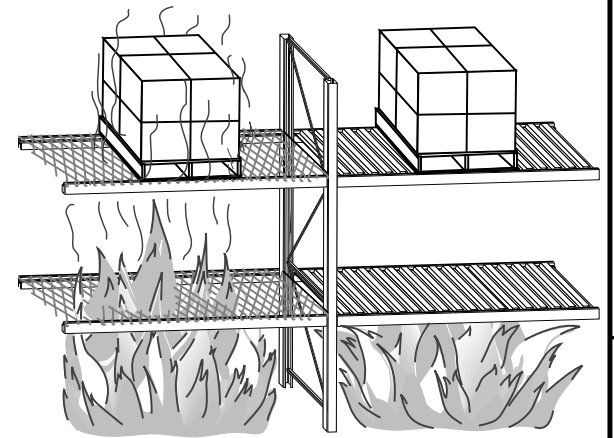

PERFORATED STEEL DECKING

For: Rapid Water Drain

Rack Deck by DACS
Distributed By:

Williamsburg, VA

DATE	LET	FREQ	REVISIONS	BY	CK	APPR	LET	FREQ	REVISIONS	BY	CK	APPR