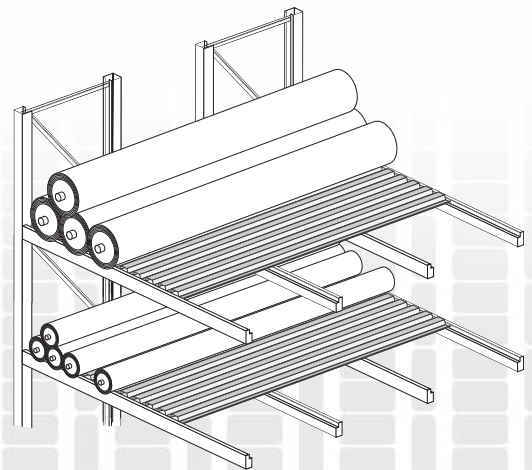

Punch Deck® Features & Benefits

Fire Protection - Large openings (50% open area for common rack sizes) allow sprinkler water through to lower levels

Product Friendly - Smooth surface prevents product damage

Uniform Strength - High capacity with low deflection

No Waterfall Edge - Flush design for easy labeling on beam face

Product Friendly - Smooth surface prevents product damage

Hi-Tech Look - Bright, galvanized finish is easy to maintain