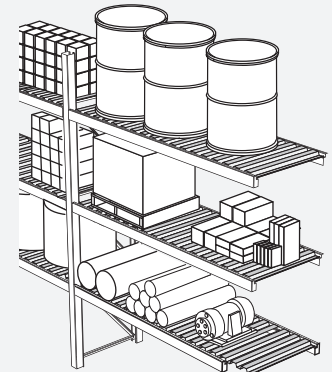

Distributed by:

Decking Solutions

For Records Storage

Open Deck vs Solid Steel Deck

Smoke & Fire Baffles

For Fabric/Carpet

Fits Any Standard Step Beam

For Cantilever Racking

Dense Bundles Save Freight

For Bulk Storage

FAX-BACK QUOTE SHEET
Corrugated Steel Decking

Rack Deck by DACS
www.rackdeck.com

Phone: 800 909-4937
Fax: 800 909-4938

Brand Name and Model Number of Storage Rack: _____
Capacity Per Shelf Level: _____
Number of Levels Needing Decking: _____
Length of Beam (inside columns): _____
Check Style of Decking: Solid _____ Perforated _____ 50% Open _____
Special Loading Requirements: _____

Beam Dimensions:

A: _____
B: _____
C: _____
D: _____

Send me more information

Company _____
Name _____ Title _____
Address _____
Phone _____ FAX _____ FAX me information

CONTACT your local representative shown above or call Rack Deck for the name of a representative near you.