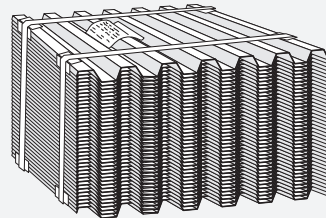

Distributed by:

Decking Solutions

For Records Storage

Open Deck vs Solid Steel Deck

Smoke & Fire Baffles

For Fabric/Carpet

Fits Any Standard Step Beam

For Cantilever Racking

Dense Bundles Save Freight

For Bulk Storage

FAX-BACK QUOTE SHEET
Corrugated Steel Decking

Rack Deck by DACS
www.rackdeck.com

Phone: 800 909-4937
Fax: 800 909-4938

Brand Name and Model Number of Storage Rack: _____
Capacity Per Shelf Level: _____
Number of Levels Needing Decking: _____
Length of Beam (inside columns): _____
Check Style of Decking: Solid _____ Perforated _____ 50% Open _____
Special Loading Requirements: _____