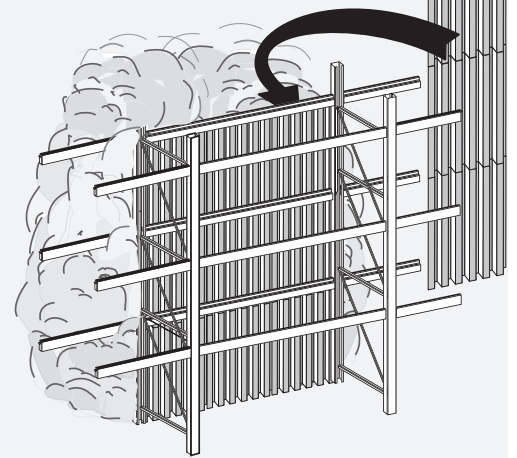

Distributed by:

Decking Solutions

For Records Storage

Open Deck vs Solid Steel Deck

Smoke & Fire Baffles

For Fabric/Carpet

Fits Any Standard Step Beam

For Cantilever Racking

Dense Bundles Save Freight

For Bulk Storage

FAX-BACK QUOTE SHEET
Corrugated Steel Decking

Rack Deck by DACS
www.rackdeck.com

Phone: 800 909-4937
Fax: 800 909-4938

Brand Name and Model Number of Storage Rack: _____
Capacity Per Shelf Level: _____
Number of Levels Needing Decking: _____
Length of Beam (inside columns): _____
Check Style of Decking: Solid _____ Perforated _____ 50% Open _____
Special Loading Requirements: _____