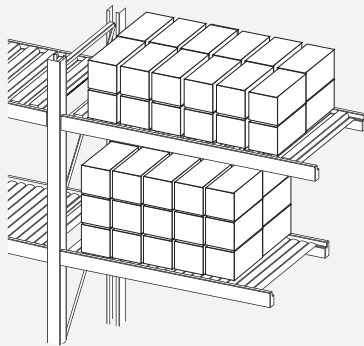

Distributed by:

Decking Solutions

For Records Storage

Open Deck vs Solid Steel Deck

Smoke & Fire Baffles

For Fabric/Carpet

Fits Any Standard Step Beam

For Cantilever Racking

Dense Bundles Save Freight

For Bulk Storage

FAX-BACK QUOTE SHEET
Corrugated Steel Decking

Rack Deck by DACS
www.rackdeck.com

Phone: 800 909-4937
Fax: 800 909-4938

Brand Name and Model Number of Storage Rack: _____
Capacity Per Shelf Level: _____
Number of Levels Needing Decking: _____
Length of Beam (inside columns): _____
Check Style of Decking: Solid _____ Perforated _____ 50% Open _____
Special Loading Requirements: _____