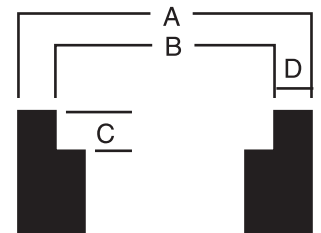

Dense Bundles Save Freight

For Bulk Storage

FAX-BACK QUOTE SHEET
Corrugated Steel Decking

Rack Deck by DACS
www.rackdeck.com

Phone: 800 909-4937
Fax: 800 909-4938

Brand Name and Model Number of Storage Rack: _____
Capacity Per Shelf Level: _____
Number of Levels Needing Decking: _____
Length of Beam (inside columns): _____
Check Style of Decking: Solid _____ Perforated _____ 50% Open _____
Special Loading Requirements: _____

Beam Dimensions:

A: _____
B: _____
C: _____
D: _____

Send me more information

Company _____
Name _____ Title _____
Address _____
Phone _____ FAX _____ FAX me information

CONTACT your local representative shown above or call Rack Deck for the name of a representative near you.