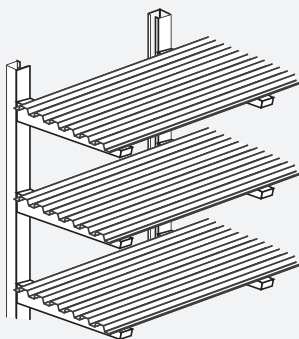

Distributed by:

Decking Solutions

For Records Storage

Open Deck vs Solid Steel Deck

Smoke & Fire Baffles

For Fabric/Carpet

Fits Any Standard Step Beam

For Cantilever Racking

Dense Bundles Save Freight

For Bulk Storage

FAX-BACK QUOTE SHEET
Corrugated Steel Decking

Rack Deck by DACS
www.rackdeck.com

Phone: 800 909-4937
Fax: 800 909-4938

Brand Name and Model Number of Storage Rack: _____
Capacity Per Shelf Level: _____
Number of Levels Needing Decking: _____
Length of Beam (inside columns): _____
Check Style of Decking: Solid _____ Perforated _____ 50% Open _____
Special Loading Requirements: _____