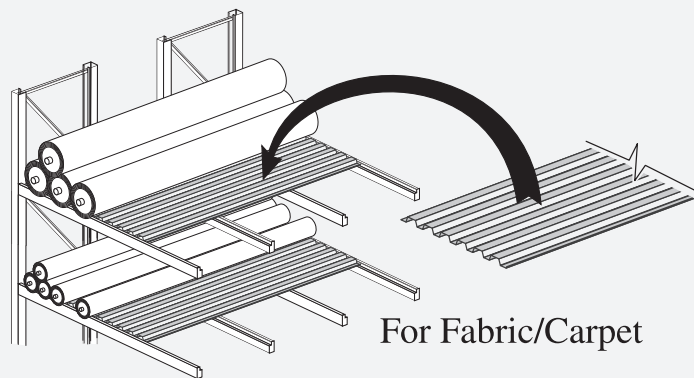

Distributed by:

Decking Solutions

For Records Storage

Open Deck vs Solid Steel Deck

Smoke & Fire Baffles

For Fabric/Carpet

Fits Any Standard Step Beam

For Cantilever Racking

Dense Bundles Save Freight

For Bulk Storage

FAX-BACK QUOTE SHEET
Corrugated Steel Decking

Rack Deck by DACS
www.rackdeck.com

Phone: 800 909-4937
Fax: 800 909-4938

Brand Name and Model Number of Storage Rack: _____
Capacity Per Shelf Level: _____
Number of Levels Needing Decking: _____
Length of Beam (inside columns): _____
Check Style of Decking: Solid _____ Perforated _____ 50% Open _____
Special Loading Requirements: _____