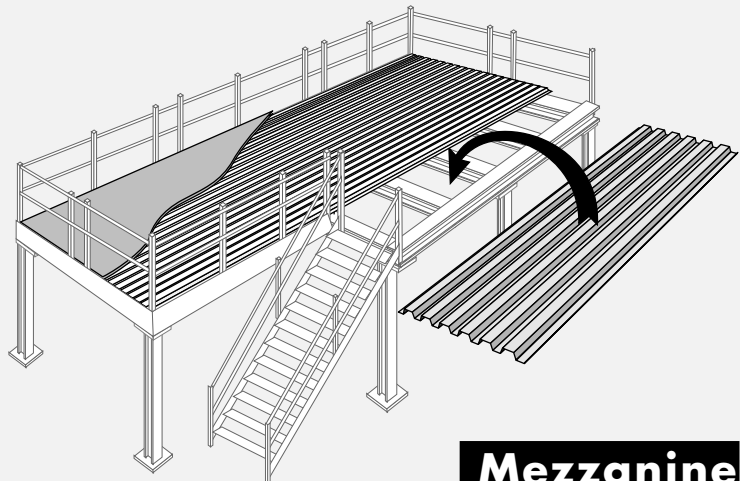

Corrugated Steel – The Strongest Deck Choice Available

What's up and down and

Rack Deck's corrugated steel decking for racks, mezzanines and shelving!

Perforated: Galvanized Finish

Punch-Deck, Open Area Deck:

Galvanized Finish

Holes allow for Rapid Drainage

Easy, Drop-In Installation

Solid: Painted, Galvanized,

Racking

Mezzanine

Shelving

- Strong, durable, low maintenance
- Fast quotes
- Standard delivery within 2-3 weeks
- Common and custom-engineered sizes
- Bright white finish for mezzanine decking
- Ships in dense bundles for low freight costs
- Smooth, for easy slide in and out of material
- Quick, simple to install in common step-beams
- Web site = lit downloads, color brochure
- Rolled formed to any lengths
- Sits flush in standard 1-5/8" step beam

CONTACT your local representative or call Rack Deck for the name of a representative near you.

Distributed by:

Decking Solutions

For Records Storage

Open Deck vs Solid Steel Deck

Smoke & Fire Baffles

For Fabric/Carpet

Fits Any Standard Step Beam

For Cantilever Racking

Dense Bundles Save Freight

For Bulk Storage

FAX-BACK QUOTE SHEET
Corrugated Steel Decking

Rack Deck by DACS
www.rackdeck.com

Phone: 800 909-4937
Fax: 800 909-4938