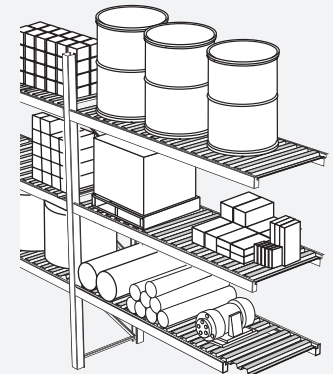

Galvanized Finish

Holes allow for Rapid Drainage

Easy, Drop-In Installation

Solid: Painted, Galvanized,

Racking

Mezzanine

Shelving

- Strong, durable, low maintenance
- Fast quotes
- Standard delivery within 2-3 weeks
- Common and custom-engineered sizes
- Bright white finish for mezzanine decking
- Ships in dense bundles for low freight costs
- Smooth, for easy slide in and out of material
- Quick, simple to install in common step-beams
- Web site = lit downloads, color brochure
- Rolled formed to any lengths
- Sits flush in standard 1-5/8" step beam

CONTACT your local representative or call Rack Deck for the name of a representative near you.

Distributed by:

Decking Solutions

For Records Storage

Open Deck vs Solid Steel Deck

Smoke & Fire Baffles

For Fabric/Carpet

Fits Any Standard Step Beam

For Cantilever Racking

Dense Bundles Save Freight

For Bulk Storage

FAX-BACK QUOTE SHEET
Corrugated Steel Decking

Rack Deck by DACS
www.rackdeck.com

Phone: 800 909-4937
Fax: 800 909-4938

Brand Name and Model Number of Storage Rack: _____
Capacity Per Shelf Level: _____
Number of Levels Needing Decking: _____
Length of Beam (inside columns): _____
Check Style of Decking: Solid _____ Perforated _____ 50% Open _____
Special Loading Requirements: _____