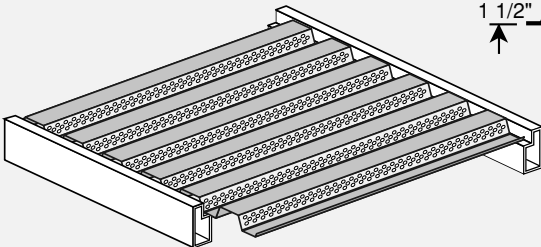

Corrugated Steel – The Strongest Deck Choice Available

What's up and down and

Rack Deck's corrugated steel decking for racks, mezzanines and shelving!

Perforated: Galvanized Finish

Punch-Deck, Open Area Deck:

Galvanized Finish

Holes allow for Rapid Drainage

Easy, Drop-In Installation

Solid: Painted, Galvanized,

Racking

Mezzanine

Shelving

- Strong, durable, low maintenance
- Fast quotes
- Standard delivery within 2-3 weeks
- Common and custom-engineered sizes
- Bright white finish for mezzanine decking
- Ships in dense bundles for low freight costs
- Smooth, for easy slide in and out of material
- Quick, simple to install in common step-beams
- Web site = lit downloads, color brochure
- Rolled formed to any lengths
- Sits flush in standard 1-5/8" step beam