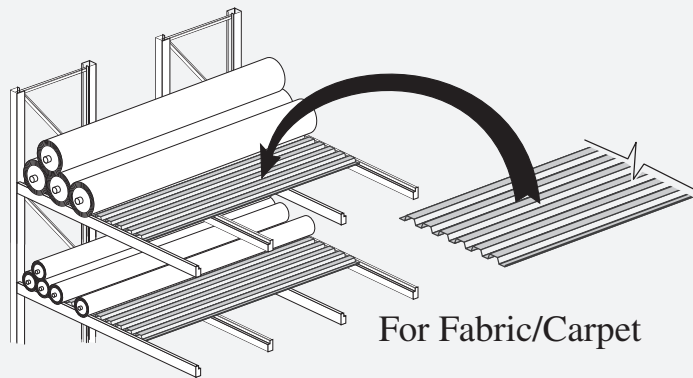

Galvanized Finish

Holes allow for Rapid Drainage

Easy, Drop-In Installation

Solid: Painted, Galvanized,

Racking

Mezzanine

Shelving

- Strong, durable, low maintenance
- Fast quotes
- Standard delivery within 2-3 weeks
- Common and custom-engineered sizes
- Bright white finish for mezzanine decking
- Ships in dense bundles for low freight costs
- Smooth, for easy slide in and out of material
- Quick, simple to install in common step-beams
- Web site = lit downloads, color brochure
- Rolled formed to any lengths
- Sits flush in standard 1-5/8" step beam

CONTACT your local representative or call Rack Deck for the name of a representative near you.

Distributed by:

Decking Solutions

For Records Storage

Open Deck vs Solid Steel Deck

Smoke & Fire Baffles

For Fabric/Carpet

Fits Any Standard Step Beam

For Cantilever Racking

Dense Bundles Save Freight

For Bulk Storage

FAX-BACK QUOTE SHEET
Corrugated Steel Decking

Rack Deck by DACS
www.rackdeck.com

Phone: 800 909-4937
Fax: 800 909-4938