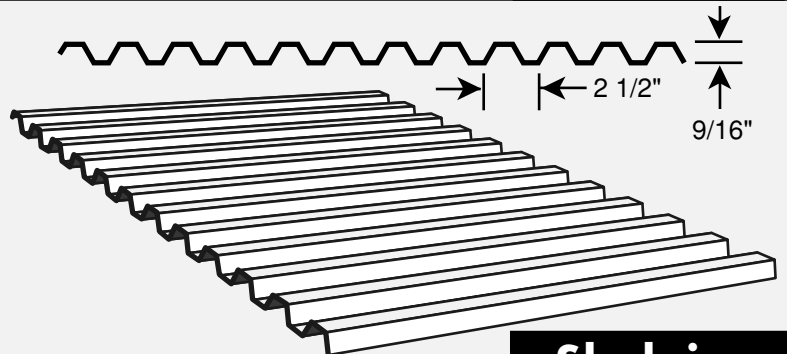

Corrugated Steel – The Strongest Deck Choice Available

What's up and down and

Rack Deck's corrugated steel decking for racks, mezzanines and shelving!

Perforated: Galvanized Finish

Punch-Deck, Open Area Deck:

Galvanized Finish

Holes allow for Rapid Drainage

Easy, Drop-In Installation

Solid: Painted, Galvanized,

Racking

Mezzanine

Shelving

- Strong, durable, low maintenance
- Fast quotes
- Standard delivery within 2-3 weeks
- Common and custom-engineered sizes
- Bright white finish for mezzanine decking
- Ships in dense bundles for low freight costs
- Smooth, for easy slide in and out of material
- Quick, simple to install in common step-beams
- Web site = lit downloads, color brochure
- Rolled formed to any lengths
- Sits flush in standard 1-5/8" step beam