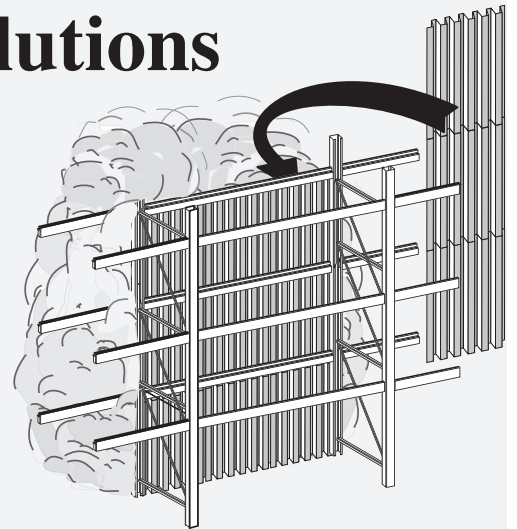

Galvanized Finish

Holes allow for Rapid Drainage

Easy, Drop-In Installation

Solid: Painted, Galvanized,

Racking

Mezzanine

Shelving

- Strong, durable, low maintenance
- Fast quotes
- Standard delivery within 2-3 weeks
- Common and custom-engineered sizes
- Bright white finish for mezzanine decking
- Ships in dense bundles for low freight costs
- Smooth, for easy slide in and out of material
- Quick, simple to install in common step-beams
- Web site = lit downloads, color brochure
- Rolled formed to any lengths
- Sits flush in standard 1-5/8" step beam

CONTACT your local representative or call Rack Deck for the name of a representative near you.

Distributed by:

Decking Solutions

For Records Storage

Open Deck vs Solid Steel Deck

Smoke & Fire Baffles

For Fabric/Carpet

Fits Any Standard Step Beam

For Cantilever Racking

Dense Bundles Save Freight

For Bulk Storage

FAX-BACK QUOTE SHEET
Corrugated Steel Decking

Rack Deck by DACS
www.rackdeck.com

Phone: 800 909-4937
Fax: 800 909-4938