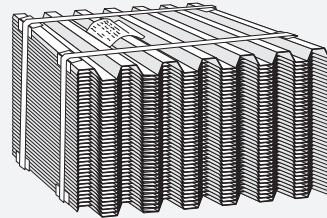

Corrugated Steel – The Strongest Deck Choice Available

What's up and down and

Rack Deck's corrugated steel decking for racks, mezzanines and shelving!

Perforated: Galvanized Finish

Punch-Deck, Open Area Deck:

Galvanized Finish

Holes allow for Rapid Drainage

Easy, Drop-In Installation

Solid: Painted, Galvanized,

Racking

Mezzanine

Shelving

- Strong, durable, low maintenance
- Fast quotes
- Standard delivery within 2-3 weeks
- Common and custom-engineered sizes
- Bright white finish for mezzanine decking
- Ships in dense bundles for low freight costs
- Smooth, for easy slide in and out of material
- Quick, simple to install in common step-beams
- Web site = lit downloads, color brochure
- Rolled formed to any lengths
- Sits flush in standard 1-5/8" step beam

CONTACT your local representative or call Rack Deck for the name of a representative near you.

Distributed by:

Decking Solutions

For Records Storage

Open Deck vs Solid Steel Deck

Smoke & Fire Baffles

For Fabric/Carpet

Fits Any Standard Step Beam

For Cantilever Racking

Dense Bundles Save Freight

For Bulk Storage

FAX-BACK QUOTE SHEET
Corrugated Steel Decking

Rack Deck by DACS
www.rackdeck.com

Phone: 800 909-4937
Fax: 800 909-4938