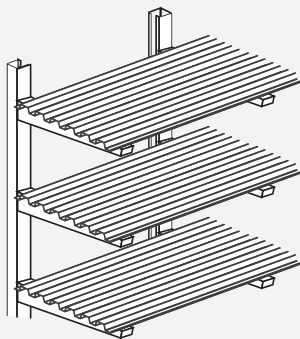

Corrugated Steel – The Strongest Deck Choice Available

What's up and down and

Rack Deck's corrugated steel decking for racks, mezzanines and shelving!

Perforated: Galvanized Finish

Punch-Deck, Open Area Deck:

Galvanized Finish

Holes allow for Rapid Drainage

Easy, Drop-In Installation

Solid: Painted, Galvanized,

Racking

Mezzanine

Shelving

- Strong, durable, low maintenance
- Fast quotes
- Standard delivery within 2-3 weeks
- Common and custom-engineered sizes
- Bright white finish for mezzanine decking
- Ships in dense bundles for low freight costs
- Smooth, for easy slide in and out of material
- Quick, simple to install in common step-beams
- Web site = lit downloads, color brochure
- Rolled formed to any lengths
- Sits flush in standard 1-5/8" step beam

CONTACT your local representative or call Rack Deck for the name of a representative near you.

Distributed by:

Decking Solutions

For Records Storage

Open Deck vs Solid Steel Deck

Smoke & Fire Baffles

For Fabric/Carpet

Fits Any Standard Step Beam

For Cantilever Racking

Dense Bundles Save Freight

For Bulk Storage

FAX-BACK QUOTE SHEET
Corrugated Steel Decking

Rack Deck by DACS
www.rackdeck.com

Phone: 800 909-4937
Fax: 800 909-4938