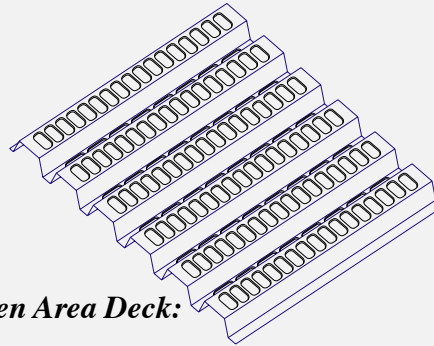

Corrugated Steel – The Strongest Deck Choice Available

What's up and down and

Rack Deck's corrugated steel decking for racks, mezzanines and shelving!

Perforated: Galvanized Finish

Punch-Deck, Open Area Deck:

Galvanized Finish

Holes allow for Rapid Drainage

Easy, Drop-In Installation

Solid: Painted, Galvanized,

Racking

Mezzanine

Shelving

- Strong, durable, low maintenance
- Fast quotes
- Standard delivery within 2-3 weeks
- Common and custom-engineered sizes
- Bright white finish for mezzanine decking
- Ships in dense bundles for low freight costs
- Smooth, for easy slide in and out of material
- Quick, simple to install in common step-beams
- Web site = lit downloads, color brochure
- Rolled formed to any lengths
- Sits flush in standard 1-5/8" step beam