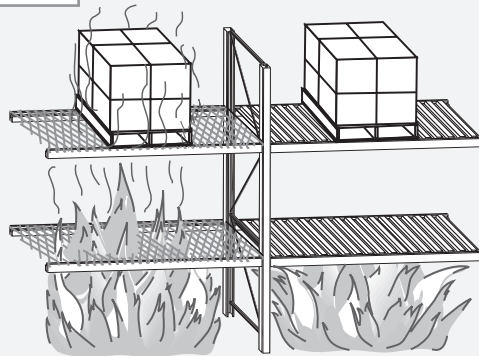

Corrugated Steel – The Strongest Deck Choice Available

What's up and down and

Rack Deck's corrugated steel decking for racks, mezzanines and shelving!

Perforated: Galvanized Finish

Punch-Deck, Open Area Deck:

Galvanized Finish

Holes allow for Rapid Drainage

Easy, Drop-In Installation

Solid: Painted, Galvanized,

Racking

Mezzanine

Shelving

- Strong, durable, low maintenance
- Fast quotes
- Standard delivery within 2-3 weeks
- Common and custom-engineered sizes
- Bright white finish for mezzanine decking
- Ships in dense bundles for low freight costs
- Smooth, for easy slide in and out of material
- Quick, simple to install in common step-beams
- Web site = lit downloads, color brochure
- Rolled formed to any lengths
- Sits flush in standard 1-5/8" step beam

CONTACT your local representative or call Rack Deck for the name of a representative near you.

Distributed by:

Decking Solutions

For Records Storage

Open Deck vs Solid Steel Deck

Smoke & Fire Baffles

For Fabric/Carpet

Fits Any Standard Step Beam

For Cantilever Racking

Dense Bundles Save Freight

For Bulk Storage

FAX-BACK QUOTE SHEET
Corrugated Steel Decking

Rack Deck by DACS
www.rackdeck.com

Phone: 800 909-4937
Fax: 800 909-4938