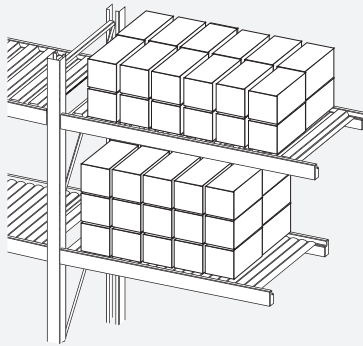

Corrugated Steel – The Strongest Deck Choice Available

What's up and down and

Rack Deck's corrugated steel decking for racks, mezzanines and shelving!

Perforated: Galvanized Finish

Punch-Deck, Open Area Deck:

Galvanized Finish

Holes allow for Rapid Drainage

Easy, Drop-In Installation

Solid: Painted, Galvanized,

Racking

Mezzanine

Shelving

- Strong, durable, low maintenance
- Fast quotes
- Standard delivery within 2-3 weeks
- Common and custom-engineered sizes
- Bright white finish for mezzanine decking
- Ships in dense bundles for low freight costs
- Smooth, for easy slide in and out of material
- Quick, simple to install in common step-beams
- Web site = lit downloads, color brochure
- Rolled formed to any lengths
- Sits flush in standard 1-5/8" step beam

CONTACT your local representative or call Rack Deck for the name of a representative near you.

Distributed by:

Decking Solutions

For Records Storage

Open Deck vs Solid Steel Deck

Smoke & Fire Baffles

For Fabric/Carpet

Fits Any Standard Step Beam

For Cantilever Racking

Dense Bundles Save Freight

For Bulk Storage

FAX-BACK QUOTE SHEET
Corrugated Steel Decking

Rack Deck by DACS
www.rackdeck.com

Phone: 800 909-4937
Fax: 800 909-4938