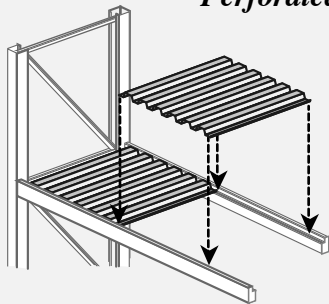

Corrugated Steel – The Strongest Deck Choice Available

What's up and down and

Rack Deck's corrugated steel decking for racks, mezzanines and shelving!

Perforated: Galvanized Finish

Punch-Deck, Open Area Deck:

Galvanized Finish

Holes allow for Rapid Drainage

Easy, Drop-In Installation

Solid: Painted, Galvanized,

Racking

Mezzanine

Shelving

- Strong, durable, low maintenance
- Fast quotes
- Standard delivery within 2-3 weeks
- Common and custom-engineered sizes
- Bright white finish for mezzanine decking
- Ships in dense bundles for low freight costs
- Smooth, for easy slide in and out of material
- Quick, simple to install in common step-beams
- Web site = lit downloads, color brochure
- Rolled formed to any lengths
- Sits flush in standard 1-5/8" step beam